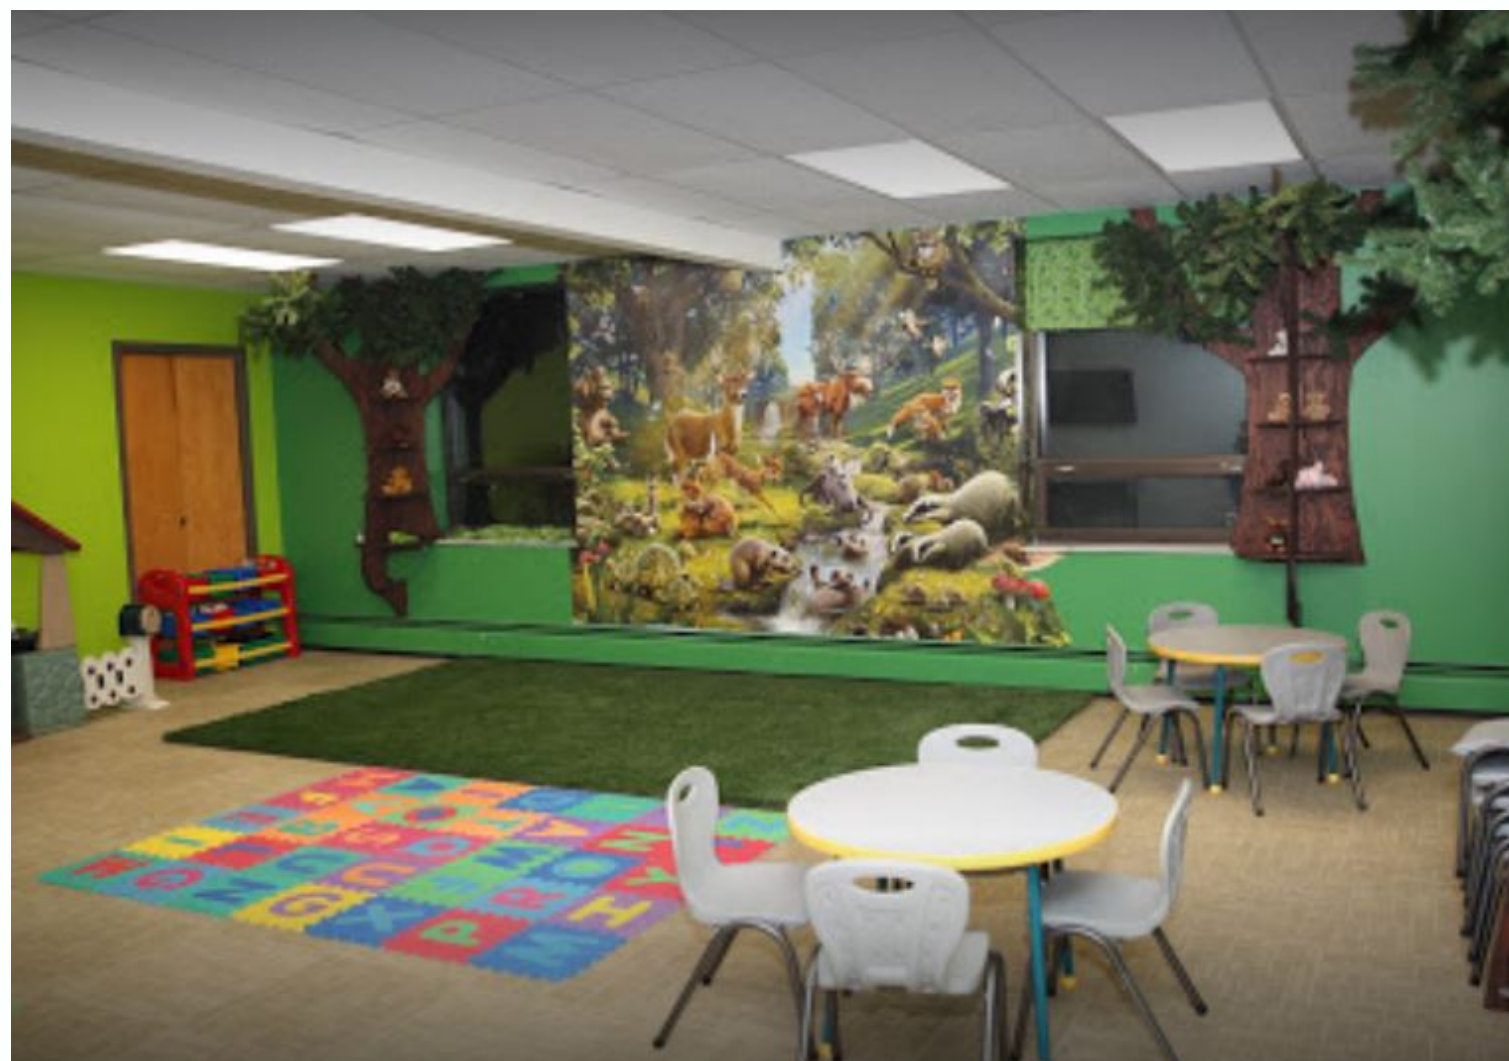

SUNDAYS

9:00AM OR 10:45AM

Sensory Rooms with 1:1 Support
during services
Ages: K-5th grade

Everyone is Welcome!

We offer a friendly environment where you can feel safe and be yourself. We strive to provide an atmosphere where anyone, regardless of background can feel comfortable and welcome.